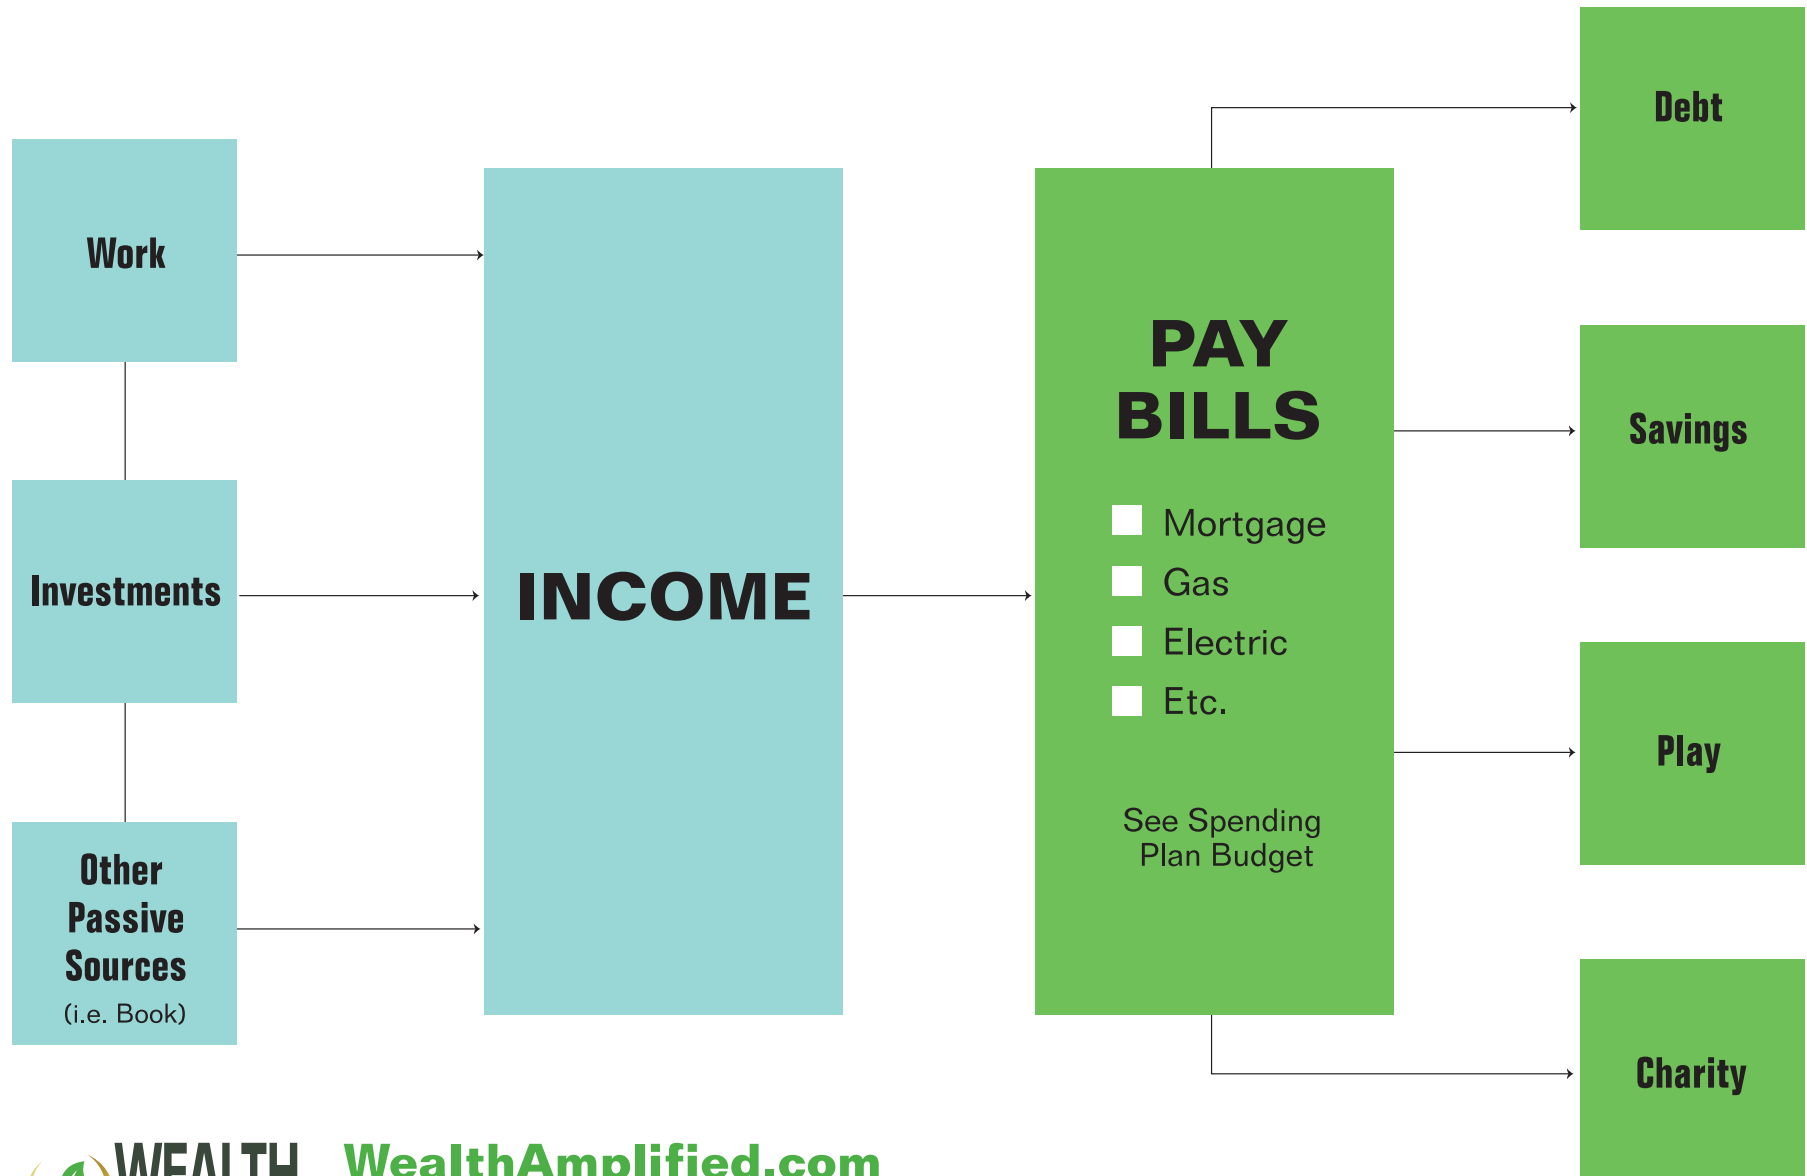

Money Flow Chart™

WealthAmplified.com

The Money Flow Chart is courtesy of the Hopman Group, LLC.
3561 E Sunrise Dr #131, Tucson AZ 85718 • (520) 326-1625